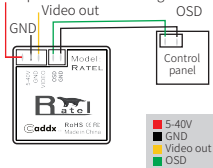

## Connection

\*Disconnect the 5D-OSD menu  
5-40V panel after OSD setting.

### VIDEO SETTING

VIDEO STANDARD  
HD FORMAT  
IMAGE RATIO  
D-WDR  
RETURN <PAL>

VIDEO STANDARD (PAL/NTSC)  
IMAGE RATIO (4:3/16:9)  
WDR (OPEN/CLOSE)