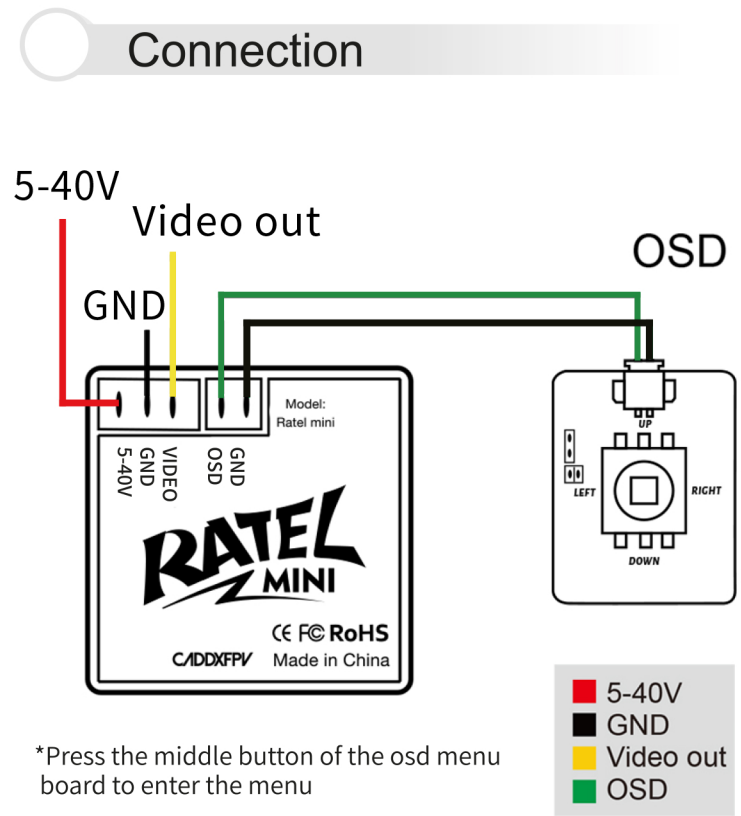

### User manual

Model	Caddx Ratel mini
Image Sensor	1/1.8" Inch starlight HDR sensor
Horizontal Resolution	1200TVL
TV System	NTSC & PAL (changeable)
IMAGE	16:9 & 4:3 (changeable)
WDR	Super WDR (HDR)
Min. Illumination	Starlight
Lens	1.8mm
Electronic Shutter	PAL: 1/50~100,000; NTSC: 1/60~100,000
Camera OSD	Separate OSD
LANGUAGE	(ENGLISH/中文/日本語/繁體 中文/ русский /ESPAÑOL/ITALIANO/ FRANCAIS/POLSKIM/ PORTUGUES/
Day/Night	Auto/Color/B&W/EXT
Dimensions	22mm*22mm*27mm
Wide Power Input	DC 5-40V
Weight	12.9g