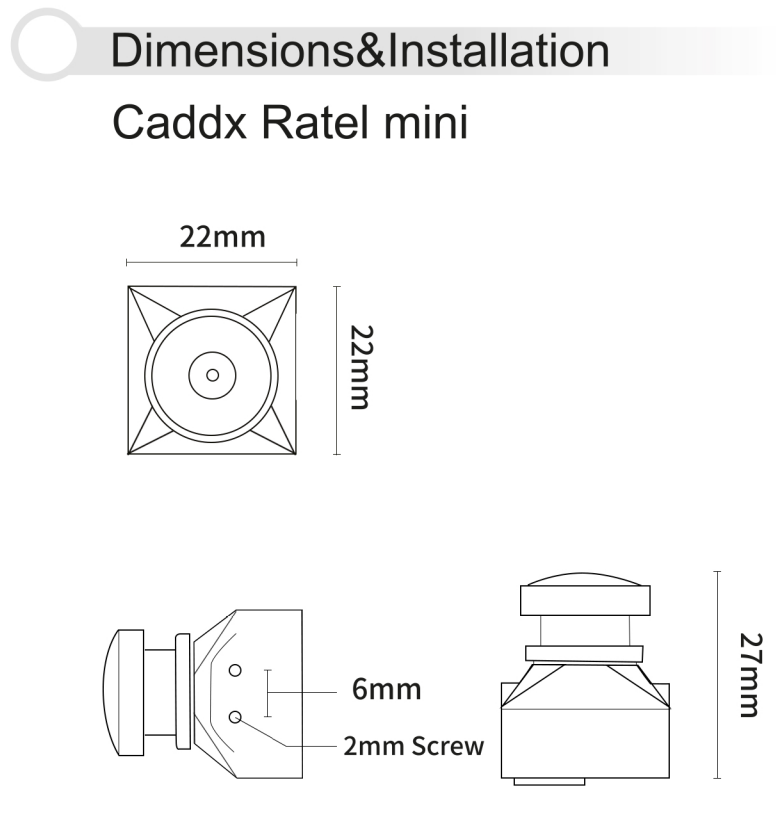

### User manual

Model	Caddx Ratel mini
Image Sensor	1/1.8" Inch starlight HDR sensor
Horizontal Resolution	1200TVL
TV System	NTSC & PAL (changeable)
IMAGE	16:9 & 4:3 (changeable)
WDR	Super WDR (HDR)
Min. Illumination	Starlight
Lens	1.8mm
Electronic Shutter	PAL: 1/50~100,000; NTSC: 1/60~100,000
Camera OSD	Separate OSD
LANGUAGE	(ENGLISH/中文/日本語/繁體 中文/ русский /ESPAÑOL/ITALIANO/ FRANCAIS/POLSKIM/ PORTUGUES/
Day/Night	Auto/Color/B&W/EXT
Dimensions	22mm*22mm*27mm
Wide Power Input	DC 5-40V
Weight	12.9g